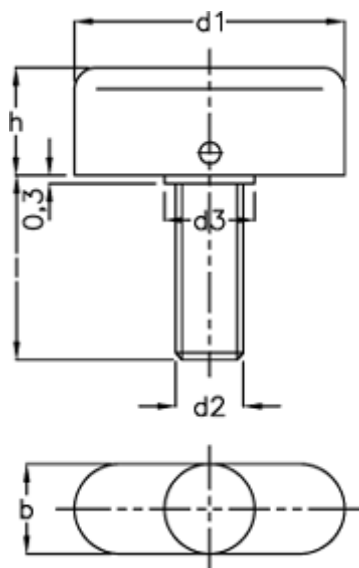

Article number: 200016211

Description: E+G Wing screw GN 431-25-M6-25
Rustfast

Measures

b	= 8
d1	= 25
d2	= M6
d3	= 8
H	= 10.0
Length l	= 25